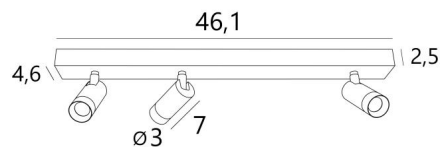

ALTA 3

ALTA 3 in brushed brass. Metal finish code: 25 (option)

ALTA 3 is a rectangular ceiling light made up of three spotlights

The LED integrated in each **ALTA** spotlight is highly efficient, diffusing a powerful and warm light

This spotlight is made entirely of solid brass and comes in a range of original finishes, all of which are remarkable. It can be adjusted in all directions and its beam can be wide, medium or narrow

A superb ceiling light with a resolutely contemporary design, **ALTA 3** decorates a ceiling with discretion, elegance and refinement

OVERALL SIZES

L46,1 x 4,6cm H7,3→11,7cm

BASE

46,1 x 4,6 x 2,5cm

TECHNICAL DATA

Three spotlights mounted on ball joints adjustable in all directions

Spotlight dimensions: Ø3cm L7cm

Integrated LED: 6,85W 19V 350mA 805lm 2700°K CRI90 SDCM 3 35° beam