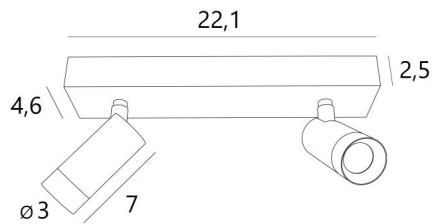

## ALTA 2

ALTA 2 in brushed bronze. Metal finish code: 29

**ALTA 2** is a rectangular ceiling light made up of two spotlights

The LED integrated in each **ALTA** spotlight is highly efficient, diffusing a powerful and warm light. This spotlight is made entirely of solid brass and comes in a range of original finishes, all of which are remarkable. It can be adjusted in all directions and its beam can be wide, medium or narrow

### OVERALL SIZES

L22,1 x 4,6cm H7,3→11,7cm

### BASE

22,1 x 4,6 x 2,5cm

### TECHNICAL DATA

Two spotlights on ball joints adjustable in all directions. Dimensions: Ø3cm L7cm

Integrated LED: 6,85W 805lm 2700°K CRI90 SDCM 3 35° standard beam

Supplied with two drivers: 7W 240V 350mA not dimmable