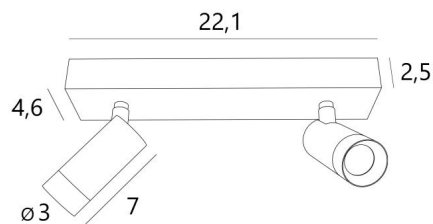

ALTA 2

ALTA 2 in brushed brass. Metal finish code: 25 (Option)

ALTA 2 is a rectangular ceiling light made up of two spotlights

The LED integrated in each **ALTA** spotlight is highly efficient, diffusing a powerful and warm light. This spotlight is made entirely of solid brass and comes in a range of original finishes, all of which are remarkable. It can be adjusted in all directions and its beam can be wide, medium or narrow

A superb ceiling light with a resolutely contemporary design, **ALTA 2** decorates a ceiling with discretion, elegance and refinement

OVERALL SIZES

L22,1 x 4,6cm H7,3→11,7cm

BASE: 22,1 x 4,6 x 2,5cm

TECHNICAL DATA

Two spotlights on ball joints adjustable in all directions. Dimensions: Ø3cm L7cm

Integrated LED: 6,85W 805lm 2700°K CRI90 SDCM 3 35° standard beam

Supplied with two drivers: 7W 240V 350mA not dimmable

A fixing plate for the ceiling base ([plan in PDF](#))