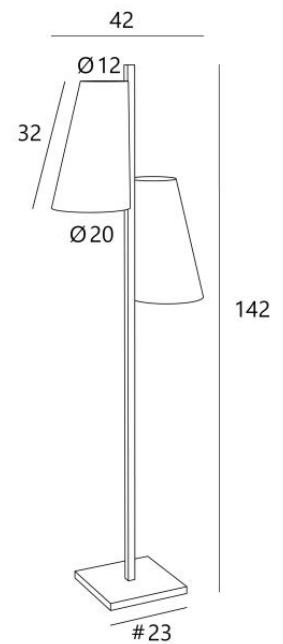

## FENICE

FENICE in light bronze with lampshades in Raphia Banane (material from category 3)

**FENICE** has that sixties look. Reworked to give it a contemporary look, this little floor light with its two asymmetrical lampshades will add a highly decorative touch to your interior.

**FENICE** is mounted on a solid, heavy base for exceptional stability. With its E27 fittings, changing LED bulbs couldn't be easier

Carefully crafted with the utmost attention to detail by our artisans, this floor light boasts a host of remarkable finishes

### OVERALL SIZES

H142cm L42 x 20cm

**BASE :** #23 x 2,5cm

### LAMPSHADE : SIZES & CODE

Ø12 - 20 - 32cm (x2)

Code: 3450 + fabric code

We propose more than 180 fabrics/materials/colors for lampshades