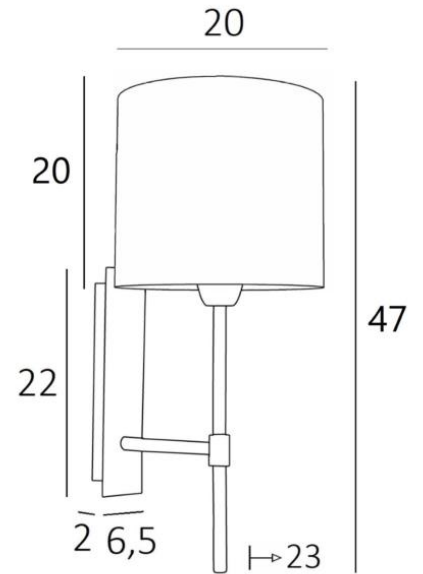

## NECTANEBO 2 cyl

NECTANEBO 2 in brushed bronze with lampshade in Jacinthe Naturelle  
(Material from category 5)

**NECTANEBO 2 cyl** is a large wall light with a round cylindrical lampshade

Its classic appearance has been revised to give her a modern and contemporary touch. Its sober and simple design is no stranger to this metamorphosis which brings her presence and harmony. For the lampshade, which will create a warm atmosphere and a beautiful brightness, we suggest you to choose between many materials and colours. This will allow you to better integrate her into your decoration. This beautiful wall light is made of brass and is available in several remarkable finishes

### OVERALL SIZES

H47cm L20cm |→23cm

### BASE

Plate: 6,5 x 22cm Box: 4,5 x 19 x 2cm

### LAMPSHADE : SIZES & CODE

Ø20 - 20 - 20cm

Code: 1138 + fabric code

We propose more than 180 fabrics/materials/colors for lampshades