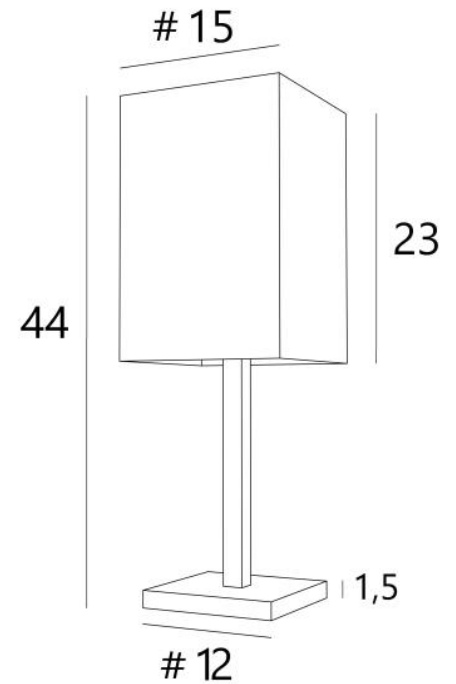

TASJA

TASJA in light bronze with lampshade in Jacinthe Naturelle (material from category 5). Ambiance J.Michiels - Brussels - Belgium

A beautiful light to place on a piece of furniture or on a shelf

TASJA is a small lamp with a square lampshade that's a pleasure to look at. Successful design and admirable craftsmanship

OVERALL SIZES

H44cm #15cm

BASE

Solid brass base: #12 x 1,5cm

TECHNICAL DATA

E27 fitting with ring. With an E27 fitting, the LED bulb is easy to change

Switch on the cable

Mounted on a solid and heavy base for exceptional stability

AVAILABLE METAL FINISHES AND CODES

28 - Light bronze - 2380 028

29 - Brushed bronze - 2380 029

LAMPSHADE : SIZES & CODE

#15 - 15 - 23cm

Code: 2380 + fabric code

We propose more than 180 fabrics/materials/colors for lampshades