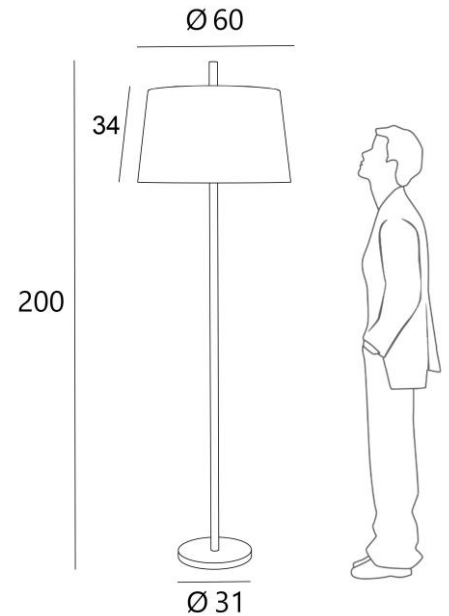

## BAHIA

BAHIA in brushed bronze with lampshade in Jacinthe Miel Noir (material from category 5)

**BAHIA** is a very large floor lamp

Surprising, but above all a floor lamp that won't go unnoticed. Sophisticated in design and with just the right proportions, **BAHIA** is the perfect addition to any décor that is intended to be original

### OVERALL SIZES

H200cm Ø60cm

**BASE :** Ø31cm H2,5cm

### LAMPSHADE : SIZES & CODE

Ø50 - 60 - 34cm

Code: 3500 + fabric code

We propose more than 180 fabrics/materials/colors for lampshades