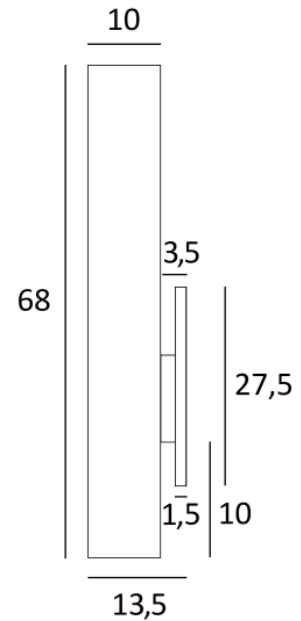

## FUERTE 2

FUERTE 2 with a lampshade in Parma Merisier (fabric from category 4)

**FUERTE 2** is a beautiful, long wall light with a round lampshade

**FUERTE 2** is fitted with an LED strip that diffuses a warm, powerful light over the entire height of the lampshade, creating a warm atmosphere and beautiful light

### OVERALL SIZES

H68cm L12cm |→13,5cm

**BASE** : 3,3 x 27,5 x 1,5cm

### TECHNICAL DATA

LED strip integrated into the lampshade:

consumption 8.4W brightness 900lm colour temperature 2700°K

No converter required, this LED strip operates directly on 230V

Dimming under TRIAC

A fixing plate for the wall base ([plan in PDF](#))

### LAMPSHADE : SIZES & CODE

OVALE 12x10 - 12x10 - 68cm

Code: 1592 + fabric code

We propose more than 180 fabrics/materials/colors for lampshades