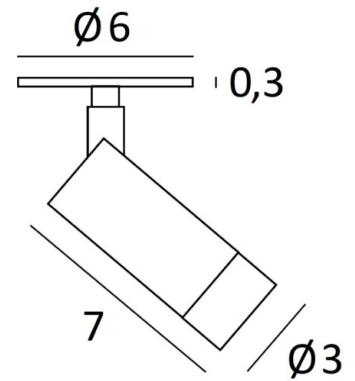

ALTA o6

ALTA o6 in light bronze. Metal finish code: 28

ALTA is an extraordinary spotlight. It's small and efficient, it diffuses a powerful warm light and will add a very contemporary touch to your interior

ALTA can be aimed in any direction and its beam can be narrow or wide. With a choice of original, remarkable finishes and a resolutely contemporary design, it dresses a ceiling with elegance and refinement. It is made entirely of solid brass

OVERALL SIZES

H5,3 → 9,2cm **BASE** : Ø6cm H0,3cm

TECHNICAL DATA

Visible round plate (Ø6cm) with two clips for fixing

Spotlight on a ball joint that can be adjusted in all directions. Spotlight dimensions: Ø3cm L7cm

Integrated LED: 6,85W 19V 805lm 2700°K CRI 90 SDCM 3 Beam angle 35°

Supplied with a driver: 7W 240V 350mA not dimmable

INSTALLATION

Cut-out size: Ø5cm. Recessed depth: 5cm

Straighten the clips and insert them into the ceiling cut-out