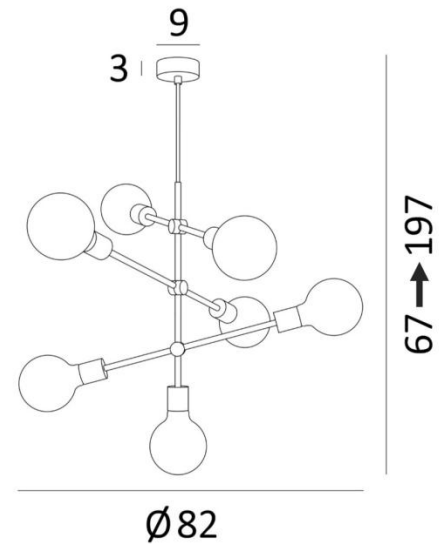

## METEOR 7

METEOR 7 in brushed brass with soft bulbs. Metal finish code: 25

**METEOR 7** is a brass suspension with a set of seven large soft bulbs

Traditionally handcrafted by brass experts, this quality fixture comes in remarkable finishes

### OVERALL SIZES

H67→197cm

Ø82cm

### BASE

Ø9 x 3cm

### TECHNICAL DATA

Seven E27 fittings for soft bulbs

Swivel arms

**LED bulb Soft Ø95mm** : dim code 6860 000 (option)

**LED bulb Soft Ø125mm** : dim code 6861 000 (option)

**LED bulb Gold Ø125mm**: dim code 6834 000 (option)