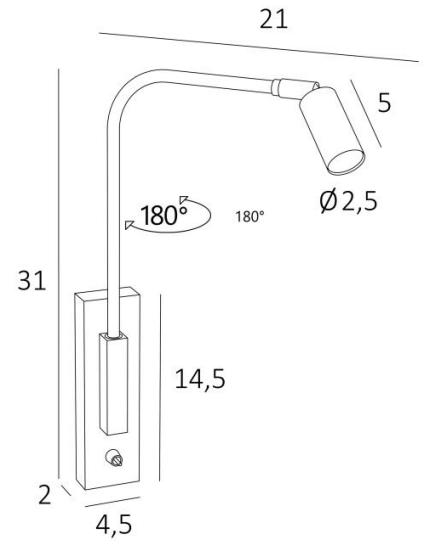

DELOS

DELOS in brushed bronze. Metal finish code : 29

DELOS is a minimalist reading light with an adjustable spotlight mounted on a articulated tube
Efficient, thanks to the integrated LED bulb in the spotlight, it diffuses a warm and concentrated light
A must in the bedroom, the reading light to be placed next to the bed allows you to read without disturbing your partner

OVERALL SIZES

H31cm |→ 21cm

BASE

4,5 x 14,5 x 2cm

TECHNICAL DATA

Integrated power LED in the spotlight:

consumption 1W brightness 119lm colour temperature 2700°K 25° beam angle

Driver : 14-230V 50-60HZ 350mA

Not dimmable wall light

A swivel tube. The spotlight can be directed to all directions

Spotlight dimensions: L5cm Ø2,5cm

Toggle switch on the box

A fixing plate for the wall box ([plan in PDF](#))

AVAILABLE METAL FINISHES AND CODES