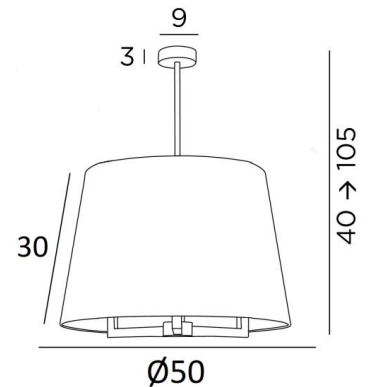

## TOURAH 3 LARGE ø50

TOURAH 3 LARGE in brushed bronze with round lampshade Ø50cm in Lin Moscou (fabric from category 2)

**TOURAH 3 LARGE ø50** is a magnificent suspension light with a round conical lampshade of 50cm in diameter

### OVERALL SIZES

H40→105cm Ø50cm

**BASE** : Ø9 x 3cm

### LAMPSHADE : SIZES & CODE

Ø40 - 50 - 30cm

Code: 4185 + fabric code

We propose more than 180 fabrics/materials/colors for lampshades