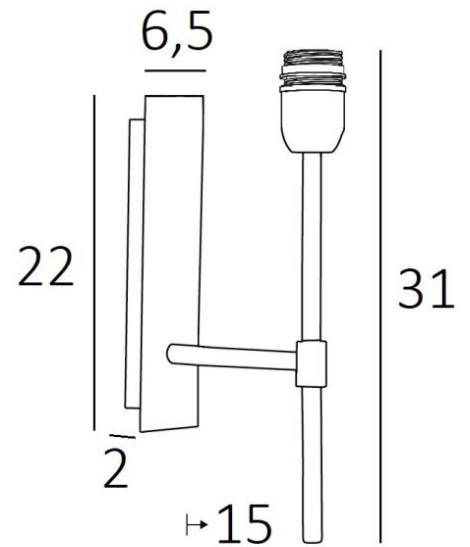

NECTANEBO 2

NECTANEBO 2 in light bronze without lampshade. Metal finish code: 28

NECTANEBO 2 is a large wall light for placing a lampshade

Its classic appearance has been revised to give her a modern and contemporary touch. Its sober and simple design is no stranger to this metamorphosis which brings her presence and harmony

This beautiful wall light is made of brass and is available in several remarkable finishes

There is a smaller model, see [NECTANEBO 1](#)

OVERALL SIZES

H31cm L6,5cm |→15cm

BASE

Plate : 6,5 x 22cm

Box : 4,5 x 19 x 2cm

TECHNICAL DATA

One E27 fitting with ring

Dimmable wall light

A fixing plate for the wall box ([plan in PDF](#))

AVAILABLE METAL FINISHES AND CODES

28 - Light bronze - 1136 028

29 - Brushed bronze - 1136 029

33 - Brushed nickel - 1136 033