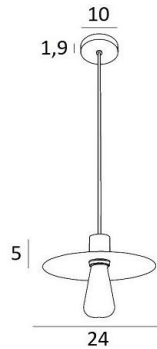

BALLOW

BALLOW : suspensions in brushed brass and in light bronze

BALLOW is a **retro** style suspension with a slightly curved cupola and a nice textile cable for placing a decorative bulb

This luminaire is made entirely of brass by craftsmen, who combine traditional and modern techniques to perfection. This high quality product is available in many remarkable finishes

This **Vintage** suspension lamp is adjustable in height, at the time of installation, and can be easily placed in any location

OVERALL SIZES

Ø24cm H5cm

BASE : Ø10 x 1,9cm

TECHNICAL DATA

One E27 fitting with ring
 Dimmable suspension
 Suspension adjustable in height during installation
 On request : a longer cable
 A fixing plate for the ceiling base

AVAILABLE METAL FINISHES AND CODES

25 - Brushed brass - 4668 025

28 - Light bronze - 4668 028

29 - Brushed bronze - 4668 029

METAL STRUCTURES AND CODES

BALLOW DISC : Ø 24cm (x1)
 Code : 4669 025 (brushed brass)
 Code : 4669 028 (light bronze)
 Code : 4669 029 (brushed bronze)