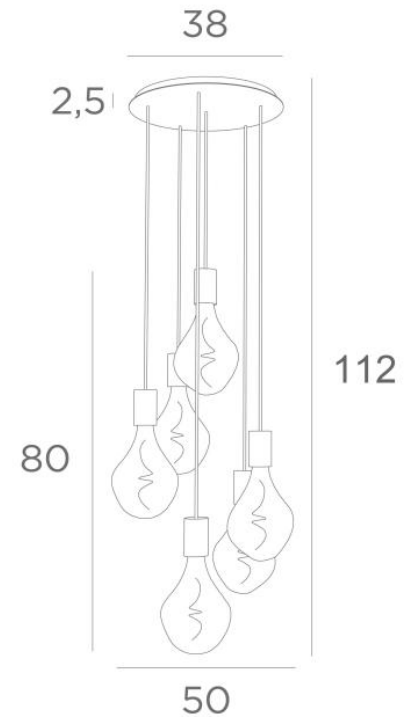

ARTEMIS 6 o38

ARTEMIS 6 o38 in brushed brass with six gold bulbs

ARTEMIS 6 o38 is a beautiful and elegant composition of six bulbs fixed on a round ceiling base
ARTEMIS is a beautiful faceted light bulb, full of beautiful lighting effects and very decorative. In this remarkable variation they will be as many luminous touches that will illuminate your interior

OVERALL SIZES

H112cm Ø50cm

BASE

Plate : Ø38cm

Box : Ø35 x 2,5cm

TECHNICAL DATA

Six E27 fittings with XXL cover

Silver LED bulb Ø165mm dimmable code 6843 000 (option)

Gold LED bulb Ø165mm dimmable code 6849 000 (option)

The bottom of the lamp is 158cm from the floor with a ceiling height of 275cm. On request, we can adapt the cables to another ceiling height, see [ORDER FORM](#)