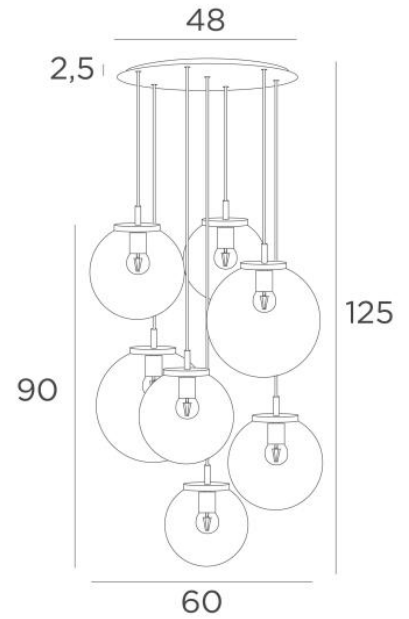

## FORYOU 7 ø48

FORYOU 7 ø48 in brushed brass (code 25) with amber glasses (code 85)

**FORYOU 7 ø48** is a beautiful composition of glasses of different sizes, each glass perfectly closed, with elegance and right proportions

To be placed in a hall or above a table and if controlled by a dimmer, it will give the right brightness for every moment of the day or evening

**FORYOU 7 ø48** will be the attraction of your decoration and is just in line with the current lights

### OVERALL SIZES

H125cm Ø60cm **Ceiling base 7 ø48** : Ø48 x 2,5cm

transparent (80), anthracite (82) or amber (85)

Two SPHERE Small (code 4445 - Ø22cm - 1,2 kg)

Three SPHERE Medium (code 4446 - Ø25cm - 1,6 kg)

Two SPHERE Large (code 4447 - Ø30cm - 2,7 kg)