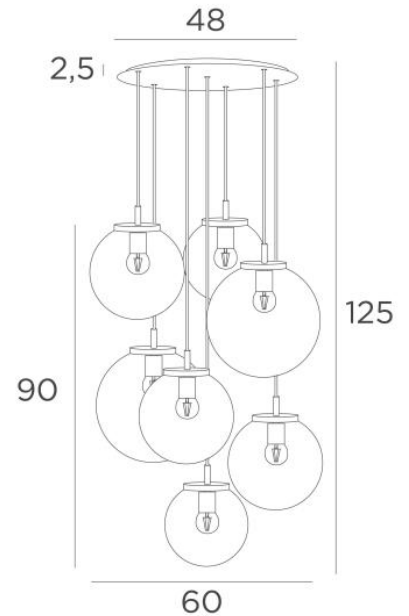

## FORYOU 7 ø48

FORYOU 7 ø48 in brushed brass (code 25) with amber glasses (code 85)

**FORYOU 7 ø48** is a beautiful composition of glasses of different sizes, each glass perfectly closed, with elegance and right proportions

To be placed in a hall or above a table and if controlled by a dimmer, it will give the right brightness for every moment of the day or evening

**FORYOU 7 ø48** will be the attraction of your decoration and is just in line with the current lights

### OVERALL SIZES

H125cm Ø60cm **Ceiling base 7 ø48** : Ø48 x 2,5cm

transparent (80), anthracite (82) or amber (85)

Two SPHERE Small (code 4445 - Ø22cm - 1,2 kg)

Three SPHERE Medium (code 4446 - Ø25cm - 1,6 kg)

Two SPHERE Large (code 4447 - Ø30cm - 2,7 kg)