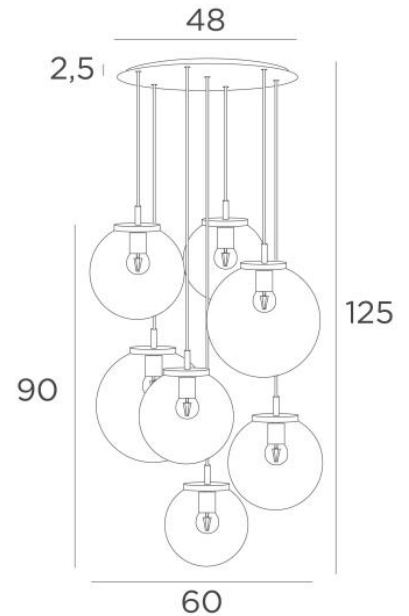

FORYOU 7 ø48

FORYOU 7 ø48 in brushed brass (code 25) with amber glasses (code 85)

FORYOU 7 ø48 is a beautiful composition of glasses of different sizes, each glass perfectly closed, with elegance and right proportions

OVERALL SIZES

H125cm Ø60cm **Ceiling base 7 ø48 : Ø48 x 2,5cm**

TECHNICAL DATA

The FORYOU 7 ø48 suspension includes :

A ceiling base and textile cables. Other sizes are possible, see [ORDER FORM](#)

Glass closings devices, E27 fittings and dimmable LED bulbs

The "SPHERE" glasses are additional. Three glass colors to choose from :

transparent (80), anthracite (82) or amber (85)

Two SPHERE Small (code 4445 - Ø22cm - 1,2 kg)

Three SPHERE Medium (code 4446 - Ø25cm - 1,6 kg)

Two SPHERE Large (code 4447 - Ø30cm - 2,7 kg)

AVAILABLE METAL FINISHES AND CODES

02 - Structured black - 4458 002

25 - Brushed brass - 4458 025

29 - Brushed bronze - 4458 029