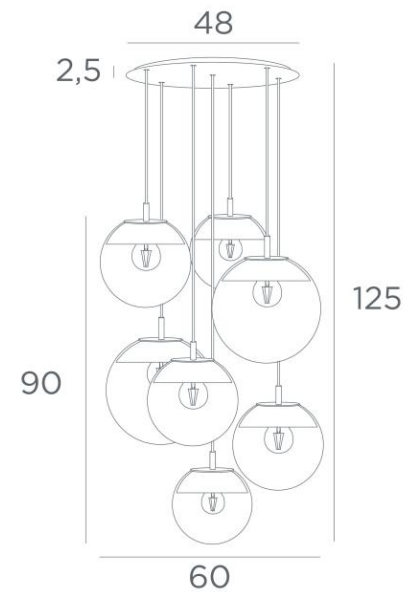

LUNA 7 ø48

LUNA 7 ø48 in structured black (code 02) +transparent glasses (code 80)

LUNA 7 ø48, all in crescents that dress every glass perfectly

Composed of a beautiful composition with glasses of different sizes, this suspension will be the attraction of your decoration

The dimmer ensures the right light intensity at any time of the day or night

LUNA 7 ø48 is simply in line with current lighting fixtures

OVERALL SIZES

H125cm Ø60cm Ceiling base 7 ø48 : Ø48 x 2,5cm

TECHNICAL DATA

The LUNA 7 ø48 suspension includes :

A ceiling base and textile cables. Other sizes are possible, see **ORDER FORM**

Glass closings devices, fittings (2x E14 and 5x E27) and dimmable LED bulbs

The "SPHERE" glasses are additional. Three glass colors to choose from :

transparent (80), anthracite (82) or amber (85)

Two SPHERE Small (code 4445 - Ø22cm - 1,2 kg)

Three SPHERE Medium (code 4446 - Ø25cm - 1,6 kg)

Two SPHERE Large (code 4447 - Ø30cm - 2,7 kg)

AVAILABLE METAL FINISHES AND CODES