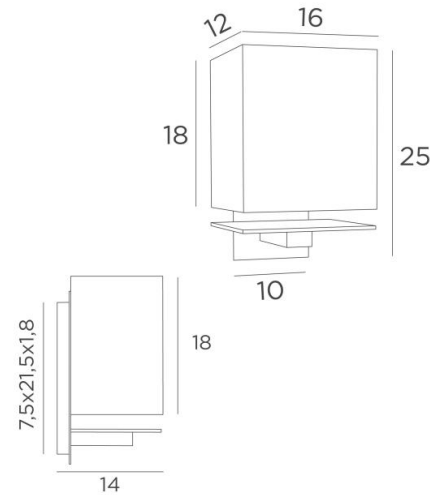

## NAGANO

NAGANO in light bronze with lampshade in Lin Bergen (fabric from category 2)

**NAGANO** is a wall light in line with the model **DAKKA**

She is larger and can be equipped with a more powerful bulb

### OVERALL SIZES

H25cm L16cm |→14cm

### BASE

Box : 7,5 x 21,5 x 1,8cm

Plate : 10 x 24cm

### LAMPSHADE : SIZES & CODE

16x12 - 16x12 - 18cm

Code: 1333 + fabric code

We propose more than 180 fabrics/materials/colors for lampshades