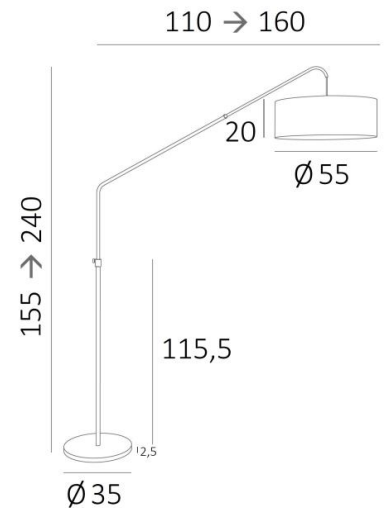

A great floor light to place in the centre of your living room or dining room, where he will create a majestic atmosphere

Mounted on a very heavy base for exceptional stability, **KITCHENER** is hyper-functional. Both height and depth adjustable, she allows multiple positions

The cylindrical lampshade is equipped with an integral diffuser that reduces the brightness of the bulb
With the large choice of materials and colors we offer, you will have no trouble choosing the lampshade that will embellish your floor light and your living room

OVERALL SIZES

H155→240cm   L110→160cm   Ø55cm

BASE

Ø35 x 2,5cm

TECHNICAL DATA

One E27 fitting with ring

A foot switch on the cable (standard)

A foot dimmer on the cable (option)

Floor light adjustable in depth

Floor light adjustable in height

Delivered with a diffuser in Polycrystal (Ø55cm)

AVAILABLE METAL FINISHES AND CODES

28 - Light bronze - 3235 028

29 - Brushed bronze - 3235 029

LAMPSHADE : SIZES & CODE

Ø55 - 55 - 20cm

+ *integral diffuser*

Code: 3233 + fabric code

We propose more than 180 fabrics/materials/colors for lampshades

DEPTH
ADJUSTABLE

HEIGHT
ADJUSTABLE

E27

FOOT
SWITCH

I

IP
20

KILO
16.00