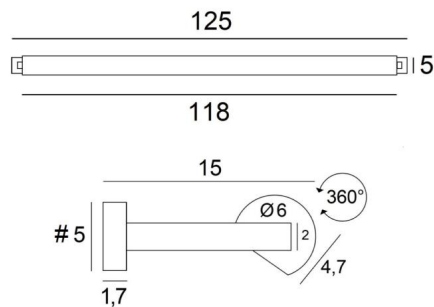

## ALEXANDRIE 120

ALEXANDRIE 120 in brushed bronze. Metal finish code: 29

Bookcase light who can also be used as a picture light

**ALEXANDRIE 120** has an overall length of 125cm

The reflector, 360° rotatable, is equipped with E14 fittings

### OVERALL SIZES

H6cm L125cm |→15cm

### BASE

#5 x 1,7cm (x2)

### TECHNICAL DATA

Four metal E14 fittings

Dimmable wall light

The reflector is adjustable trough 360°

Reflector dimensions: L118cm Ø6cm H4,7cm

The power supply is provided in one of the two wall bases

Two fixing plates for the wall bases ([plan in PDF](#))