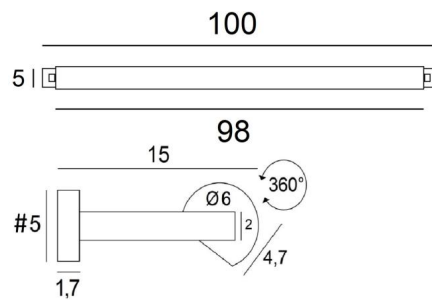

## ALEXANDRIE 100

ALEXANDRIE 100 in brushed bronze. Metal finish code: 29

Bookcase light who can also be used as a picture light

**ALEXANDRIE 100** has an overall length of 105cm

The reflector, 360° rotatable, is equipped with E14 fittings

### OVERALL SIZES

H6cm L105cm |→15cm

### BASE

#5 x 1,7cm (x2)

### TECHNICAL DATA

Four metal E14 fittings

Dimmable wall light

The reflector is adjustable trough 360°

Reflector dimensions: L98cm Ø6cm H4,7cm

The power supply is provided in one of the two wall bases

Two fixing plates for the wall bases ([plan in PDF](#))