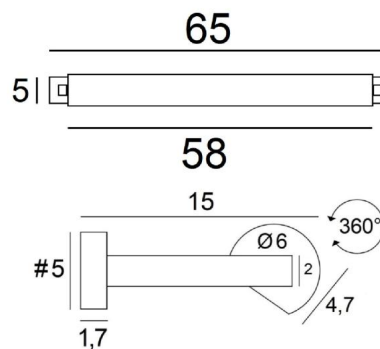

ALEXANDRIE 60

ALEXANDRIE 60 in brushed bronze. Metal finish code: 29

Bookcase light who can also be used as a picture light

ALEXANDRIE 60 has an overall length of 65cm

The reflector, 360° rotatable, is equipped with E14 fittings

This fixture is made of solid brass by experienced craftsmen and the finish is remarkable

The fixture is available in six sizes from 40 to 120cm

On request, it is possible to obtain arms or reflectors in other dimensions

OVERALL SIZES

H6cm L65cm |→15cm

BASE

#5 x 1,7cm (x2)

TECHNICAL DATA

Two metal E14 fittings

Dimmable wall light

The reflector is adjustable trough 360°

Reflector dimensions: L58cm Ø6cm H4,7cm

The power supply is provided in one of the two wall bases

Two fixing plates for the wall bases ([plan in PDF](#))

AVAILABLE METAL FINISHES AND CODES

25 - Brushed brass - 1806 025