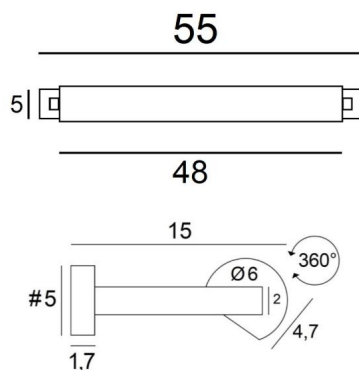

## ALEXANDRIE 50

ALEXANDRIE 50 in brushed bronze. Metal finish code: 29

Bookcase light who can also be used as a picture light

**ALEXANDRIE 50** has an overall length of 55cm

The reflector, 360° rotatable, is equipped with E14 fittings

### OVERALL SIZES

H6cm L55cm |→15cm

### BASE

#5 x 1,7cm (x2)

### TECHNICAL DATA

Two metal E14 fittings

The power supply is provided in one of the two wall bases

Dimmable wall light

The reflector is adjustable trough 360°

Reflector dimensions: L48cm Ø6cm H4,7cm

Two fixing plates for the wall bases ([plan in PDF](#))