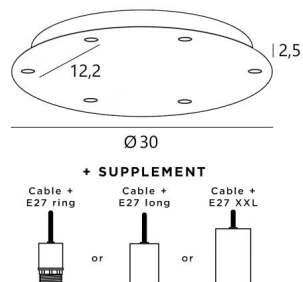

## Ceiling base 6 o30

CEILING BASE 6 o30 in brushed bronze. Metal finish code: 29. Optional: a wide choice of cables and fittings (+supplement)

**CEILING BASE 6 o30** is a round ceiling base provided for six outlets for hanging light bulbs, structures, glass or lampshades. In addition, standardised cabling is provided

### BASE

Plate : Ø30cm - Box : Ø27 x 2,5cm

### TECHNICAL DATA

Maximum diameter of pendants to be placed on the cables :

Ø22cm - if the pendants are at different heights

Ø11cm - if the pendants are at the same height

A fixing plate for the ceiling base ([plan in PDF](#))

**Fitting E27 L:** long fitting for a small or medium sized bulb (cable + fitting : code 6564)

**Fitting E27 X:** long and wide fitting for a big light bulb (cable + fitting : code 6565)