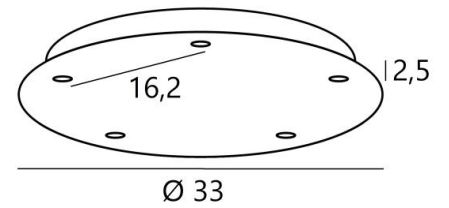

Ceiling base 5 o33

CEILING BASE 5 o33 in brushed bronze. Metal finish code: 29. Optional: a wide choice of cables and fittings (+supplement)

+ SUPPLEMENT

CEILING BASE 5 o33 is a round ceiling base provided for five cable outlets for hanging light bulbs, structures, glass or lampshades

In addition, standardised cabling is provided

There are also many options in the choice of shapes, sizes, finishes, wiring, fittings or the number of cable outlets

BASE

Plate : Ø33cm - Box : Ø30 x 2,5cm

TECHNICAL DATA

Maximum diameter of pendants to be placed on the cables :

Ø30cm - if the pendants are at different heights

Ø15cm - if the pendants are at the same height

A fixing plate for the ceiling base ([plan in PDF](#))