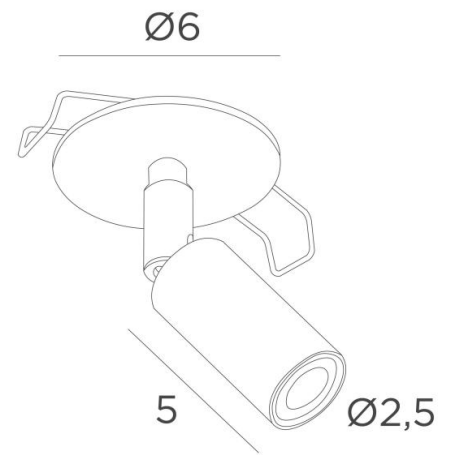

OSLO o6

OSLO o6 in structured black. Metal finish code: 02

OSLO o6 is a small spotlight. Very decorative, he dresses your ceiling with elegance and harmony. It will give your interior a more contemporary

OSLO o6 consists of a surface-mounted spotlight on a ball joint and round plate. Two clips on the back of the plate allow the spotlight to be anchored to the false ceiling.

It is equipped with a power LED bulb with a concentrated beam and warm colour.

This small, high quality spotlight is enriched by a wide range of remarkable finishes.

OVERALL SIZES

H8,5cm

BASE : Ø6 x 0,3cm

TECHNICAL DATA

Visible round plate (Ø6cm) with two clips for fixing.

One spotlight mounted on a ball joint, adjustable in all directions. Dimensions: Ø2,5cm L5cm

Integrated LED: 1W 250lm 2700°K CRI 95 SDCM 3 30° Beam angle

Delivered with driver: 230V 700mA not dimmable

INSTALLATION

Cutout size: Ø5cm

Recessed depth: 5cm

Straighten the clips and insert them into the ceiling cutout.