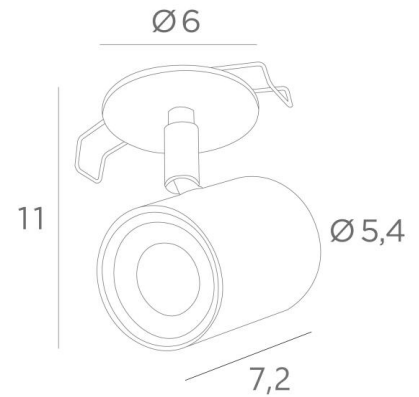

MANHATTAN o6

MANHATTAN o6 in brushed brass (option). Metal finish code: 25

MANHATTAN is a small, highly decorative spotlight that dresses up your ceiling with elegance and harmony. It will give your interior a more contemporary touch while increasing light output
MANHATTAN can easily replace your traditional recessed spotlights and be positioned over existing cut-outs. As a surface-mounted spotlight, it directs the light not towards the floor, where it is completely absorbed, but towards the top of the walls, significantly increasing the overall brightness of the room
This small, high quality spotlight is enriched by a wide range of remarkable finishes

OVERALL SIZES

H11cm

BASE : Ø6 x 0,3cm

TECHNICAL DATA

Visible round plate (Ø6cm) with two clips for fixing

Spotlight on a ball joint adjustable in all directions. Dimensions: L7,2cm Ø5,4cm

GU10 fitting. Dimmable spotlight. No driver, this spotlight works directly on 230V

INSTALLATION

Cutout size: Ø5cm

Recessed depth: 5cm

Straighten the clips and insert them into the ceiling cutout

OPTION

Round plates in other sizes: 7cm, 8cm, ...

AVAILABLE METAL FINISHES AND CODES

 01 - Structured white - 5966 001