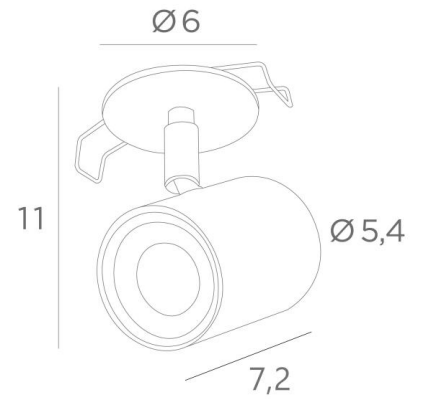

MANHATTAN o6

MANHATTAN o6 in brushed brass (option). Metal finish code: 25

MANHATTAN is a small, highly decorative spotlight that dresses up your ceiling with elegance and harmony. It will give your interior a more contemporary touch while increasing light output
MANHATTAN can easily replace your traditional recessed spotlights and be positioned over existing cut-outs. As a surface-mounted spotlight, it directs the light not towards the floor, where it is completely absorbed, but towards the top of the walls, significantly increasing the overall brightness of the room
This small, high quality spotlight is enriched by a wide range of remarkable finishes

OVERALL SIZES

H11cm

BASE : Ø6 x 0,3cm

TECHNICAL DATA

Visible round plate (Ø6cm) with two clips for fixing

Spotlight on a ball joint adjustable in all directions. Dimensions: L7,2cm Ø5,4cm

GU10 fitting. Dimmable spotlight. No driver, this spotlight works directly on 230V

INSTALLATION

Cutout size: Ø5cm

Recessed depth: 5cm

Straighten the clips and insert them into the ceiling cutout

OPTION

Round plates in other sizes: 7cm, 8cm, ...

AVAILABLE METAL FINISHES AND CODES

 01 - Structured white - 5966 001