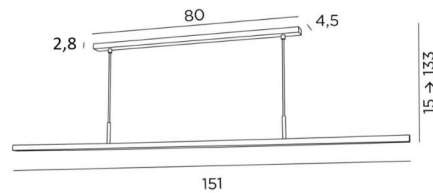

POLARIUS 150

POLARIUS 150 in brushed bronze

POLARIUS 150 is a suspension with a 151cm reflector, fixed and directed downwards
Integrated into the reflector is a warm light LED module

This luminaire is made entirely of brass by craftsmen, perfectly combining traditional and modern techniques. This high-quality product is enriched with remarkable finishes

POLARIUS can easily be placed above a desk, a worktop or a table

This suspension is available in three different sizes

OVERALL SIZES

H15 → 133cm L151 x 4,5cm

BASE: 80 x 4,5 x 2,8cm

TECHNICAL DATA

LED strip integrated into the reflector:

Reflector dimensions: L151 x 3,6cm H2,4cm

Distance between tubes: 68cm

Suspension adjustable in height during installation

On request: longer suspension tubes

A fixing plate for the ceiling base ([plan in PDF](#))