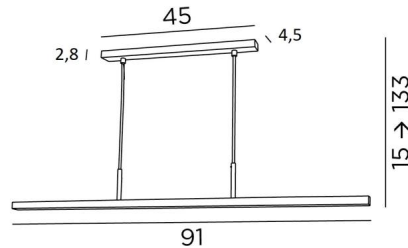

POLARIUS 90

POLARIUS 90 in brushed bronze

POLARIUS 90 is a suspension with a 91cm reflector, fixed and directed downwards. Integrated into the reflector is a warm light LED strip that works without a converter. This luminaire is made entirely of brass by craftsmen, perfectly combining traditional and modern techniques. This high-quality product is enriched with remarkable finishes. **POLARIUS** can easily be placed above a desk, a worktop or a table. This suspension is available in three different sizes.

OVERALL SIZES

H15 → 133cm L91 x 4,5cm

BASE : 45 x 4,5 x 2,8cm

TECHNICAL DATA

LED strip integrated into the reflector:

consumption 21,6W brightness 1780lm colour temperature 2700°K

Driver: 220V-240V 50-60Hz 50W not dimmable

Dimmable with TRIAC (TRIAC driver in option)

Dimmable with a DALI interface (DALI driver in option)

The reflector is fixed

Reflector dimensions: L91 x 3,6cm H2,4cm

Distance between tubes: 37cm

Suspension adjustable in height during installation