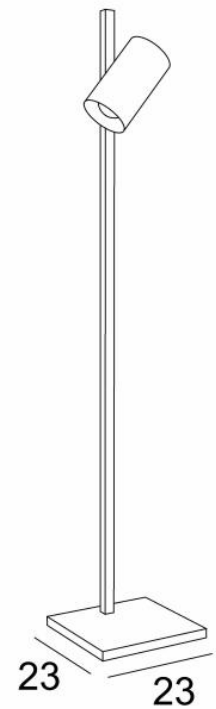

ULYSSE

ULYSSE in brushed bronze. Metal finish code: 29

122,5

Modern design reading light with a large cylindrical spotlight

The spotlight is adjustable and equipped with a classic bulb, simple but efficient lighting. With an E27 fitting, the LED bulb is easy to change

ULYSSE is entirely made of solid brass by craftsmen, who master both traditional and modern techniques. It is offered in many remarkable finishes. This small floor light is also available, with the same adjustable spot, as a wall light and as a table light, see **JONAS** or **MIDAS**

OVERALL SIZES

H122,5cm #23cm

BASE

#23 x 2,5cm

TECHNICAL DATA

One E27 fitting

The spotlight can be rotated to 270°

Spotlight dimensions : Ø9cm L16cm