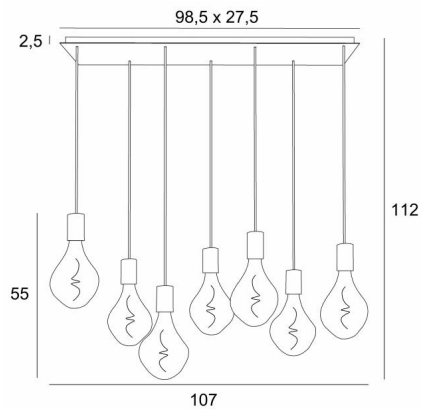

## ARTEMIS 7 #

ARTEMIS 7 # in brushed bronze with seven silver bulbs

**ARTEMIS 7 #** is a beautiful and elegant composition of seven bulbs fixed on a rectangular ceiling base  
**ARTEMIS** is a beautiful faceted light bulb, full of beautiful lighting effects and very decorative. In this remarkable variation they will be as many luminous touches that will illuminate your interior

### OVERALL SIZES

H112cm L107 x 37cm

### BASE

Plate : 98,5 x 27,5cm

Frame : 95,5 x 24,5 x 2,5cm

### TECHNICAL DATA

Seven E27 fittings with XXL cover. Dimmable suspension

**Silver LED bulb Ø165mm** dimmable code 6843 000 (option)

**Gold LED bulb Ø165mm** dimmable code 6849 000 (option)

The bottom of the lamp is 163cm from the floor with a ceiling height of 275cm. On request, we can adapt the cables to another ceiling height, see [ORDER FORM](#)