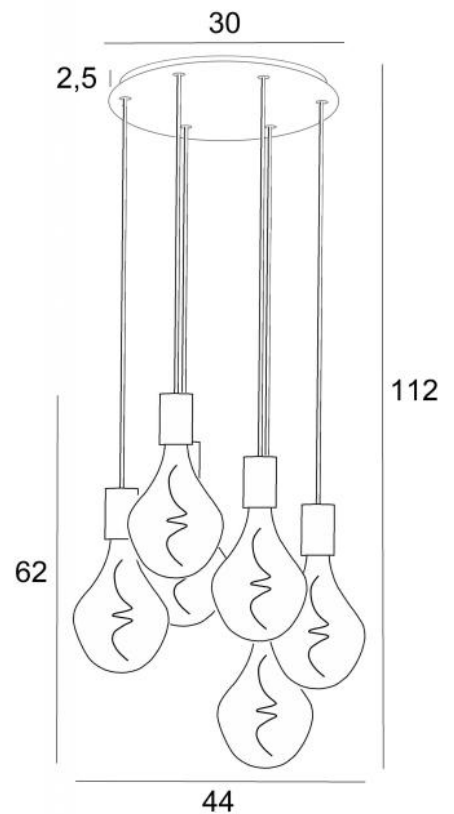

ARTEMIS 6 o30

ARTEMIS 6 o30 in brushed bronze with six silver bulbs

ARTEMIS 6 o30 is a beautiful and elegant composition of six bulbs fixed on a round ceiling base
ARTEMIS is a beautiful faceted light bulb, full of beautiful lighting effects and very decorative. In this remarkable variation they will be as many luminous touches that will illuminate your interior

OVERALL SIZES

H112cm Ø44cm

BASE

Plate : Ø30cm

Box : Ø27 x 2,5cm

TECHNICAL DATA

Six E27 fittings with XXL cover

Silver LED bulb Ø165mm dimmable code 6843 000 (option)

Gold LED bulb Ø165mm dimmable code 6849 000 (option)

Dimmable suspension

The bottom of the lamp is 163cm from the floor with a ceiling height of 275cm. On request, we can adapt the cables to another ceiling height, see [ORDER FORM](#)