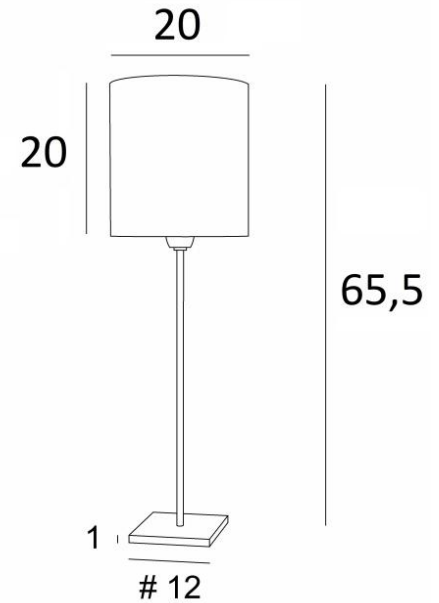

ANOUKIS 3 cyl

ANOUKIS 3 in brushed bronze with lampshade in Tilia Starry Blue (fabric from category 5)

Table light to place a round cylindrical lampshade

Unique and original, it is always up-to-date with its minimalist and sober design

ANOUKIS 3 cyl is available in two smaller sizes with lampshades in different shapes

OVERALL SIZES

H65,5cm Ø20cm

BASE

Solid brass base : #12 x 1 cm

TECHNICAL DATA

One E27 fitting with ring

One switch on the cable

AVAILABLE METAL FINISHES AND CODES

28 - Light bronze - 2107 028

29 - Brushed bronze - 2107 029

33 - Brushed nickel - 2107 033

LAMPSHADE : SIZES & CODE

Ø20 - 20 - 20cm

Code: 1205 + fabric code

We propose more than 180 fabrics/materials/colors for lampshades