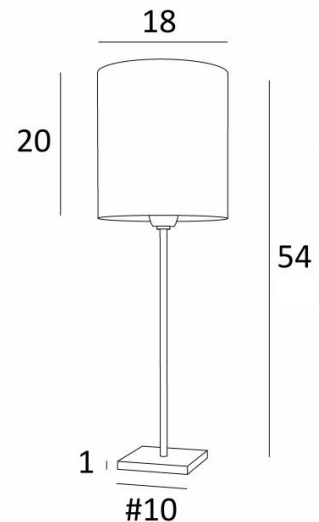

ANOUKIS 2 cyl

ANOUKIS 2 in brushed bronze with lampshade in Coton tourterelle (fabric from category 1)

Table light to place a round cylindrical lampshade

Unique and original, it is always up-to-date with its minimalist and sober design

ANOUKIS 2 cyl is available in two other sizes with lampshades in different shapes

OVERALL SIZES

H54cm Ø18cm

BASE

Solid brass base : #10 x 1cm

TECHNICAL DATA

One E27 fitting with ring

One switch on the cable

AVAILABLE METAL FINISHES AND CODES

28 - Light bronze - 2106 028

29 - Brushed bronze - 2106 029

32 - Brushed chrome - 2106 032

LAMPSHADE : SIZES & CODE

Ø18 - 18 - 20cm

Code: 1206 + fabric code

We propose more than 180 fabrics/materials/colors for lampshades