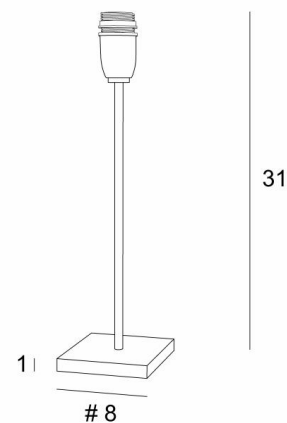

ANOUKIS 1

ANOUKIS 1 in brushed bronze without lampshade

Table light to place a lampshade on

Unique and original, it is always up-to-date with its minimalist and sober design

ANOUKIS 1 is a beautiful mood lighting to place on a piece of furniture or a bedside table and is very discreet and easy to complete a decoration, especially since she is represented with different shaped lampshades

OVERALL SIZES

H31cm #8cm

BASE

Solid brass base : #8 x 1cm

TECHNICAL DATA

One E14 fitting with ring

One switch on the cable

AVAILABLE METAL FINISHES AND CODES

28 - Light bronze - 2105 028

29 - Brushed bronze - 2105 029

33 - Brushed nickel - 2105 033

SWITCH
ON
CABLE