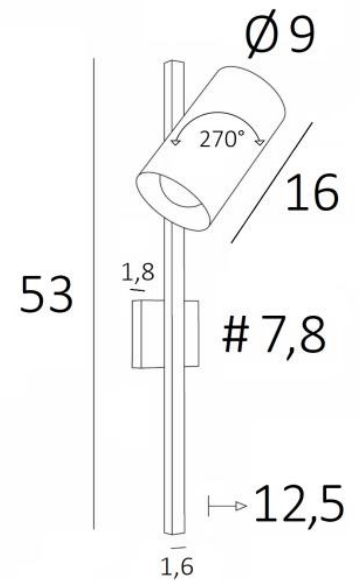

JONAS

JONAS in structured black. Metal finish code : 02

**JONAS** is very practical next to a bed, it can be used as reading light  
Very modern wall light with its large cylindrical and adjustable spotlight  
Equipped with a classic bulb, its lighting is simple but effective  
This beautiful wall light is available in a wide range of finishes  
With the same spotlight, it is also available as a table light and a small floor light, see [MIDAS](#) or [ULYSSE](#)

#### OVERALL SIZES

H53cm L9→16cm |→12,5cm

# 7,8 x 1,8cm

#### TECHNICAL DATA

One E27 fitting  
The spotlight is adjustable through 270°  
Spotlight dimensions : Ø9cm L16cm  
Dimmable wall light  
A switch on request  
A fixing plate for the wall box ([plan in PDF](#))  
Mandatory use of a LED bulb (safety)