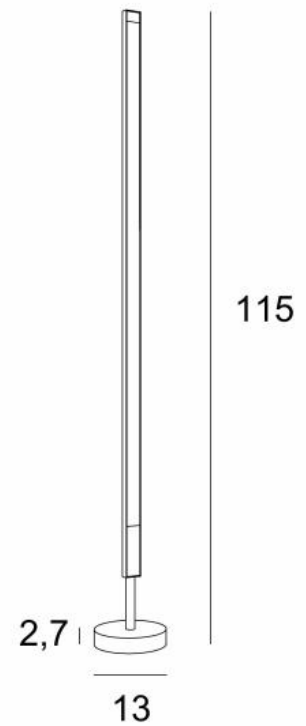

MILO

MILO in brushed bronze. Metal finish code: 29

**MILO** is a small floor light with indirect side lighting  
It can be placed in your living room or in a dark corner  
**MILO** is mounted on a round base and has a footswitch  
A large LED module with a warm and generous light is integrated into the reflector  
The work realized in the manufacture and the finishes offered are more than remarkable

#### OVERALL SIZES

H115cm Ø13cm

#### BASE

Solid brass base : Ø13 x 2,7cm

#### TECHNICAL DATA

Integrated LED module in the reflector :  
consumption 12,6W brightness 1475lm colour temperature 2700°K  
No driver, the module works directly on 230V  
Not dimmable floor light  
Fixed reflector, but the luminaire can be adjusted by simply moving it  
Reflector dimensions : L102,7cm Ø3,2 x 2,5cm  
A foot switch on the electric cable