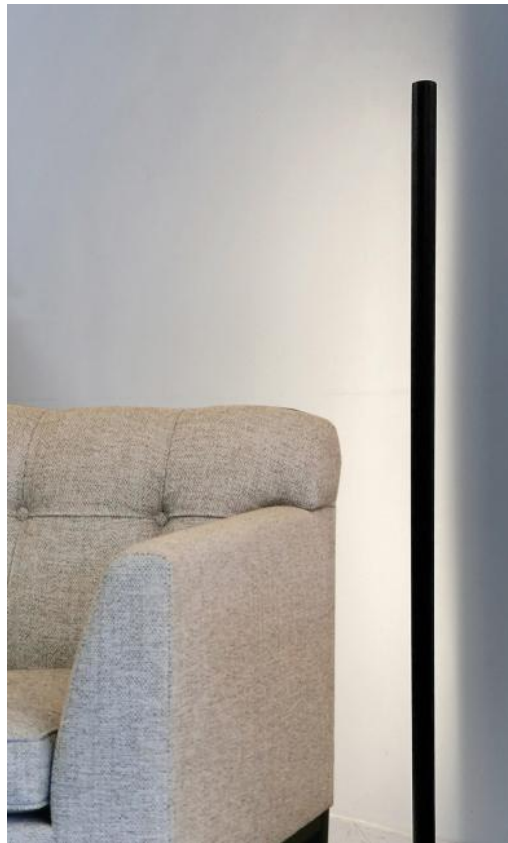

MILO

MILO in brushed bronze. Metal finish code: 29

**MILO** is a small floor light with indirect side lighting  
It can be placed in your living room or in a dark corner  
**MILO** is mounted on a round base and has a footswitch  
A large LED module with a warm and generous light is integrated into the reflector  
The work realized in the manufacture and the finishes offered are more than remarkable

#### OVERALL SIZES

H115cm Ø13cm

#### BASE

Solid brass base : Ø13 x 2,7cm

#### TECHNICAL DATA

Integrated LED module in the reflector :  
consumption 12,6W brightness 1475lm colour temperature 2700°K  
No driver, the module works directly on 230V  
Not dimmable floor light  
Fixed reflector, but the luminaire can be adjusted by simply moving it  
Reflector dimensions : L102,7cm Ø3,2 x 2,5cm  
A foot switch on the electric cable