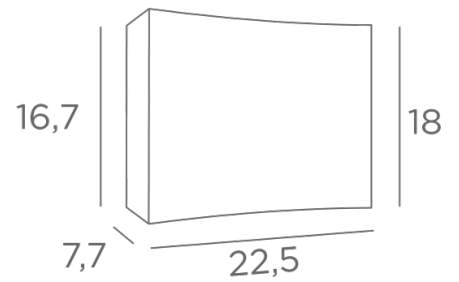

NAXOS is a spectacular wall light

It is designed and manufactured in thick brass which gives it a beautiful presence and robustness

This magnificent wall light is offered in remarkable finishes

Equipped with a battery of LED strips, all in power and with warm colour, this wall light diffuses an important light upwards and downwards

OVERALL SIZES

H18cm L22,5cm |→7,7cm

BASE

21,9 x 10 x 2,8cm

TECHNICAL DATA

Integrated LED strips

Total power consumption: 19.2W

Brightness: 1584lm

Colour temperature: 2700°K

Driver: 24-230V 20W. Dimmable TRIAC

A fixing plate for the wall box ([plan in PDF](#))

AVAILABLE METAL FINISHES AND CODES

25 - Brushed brass - 1733 025

28 - Light bronze - 1733 028

29 - Brushed bronze - 1733 029