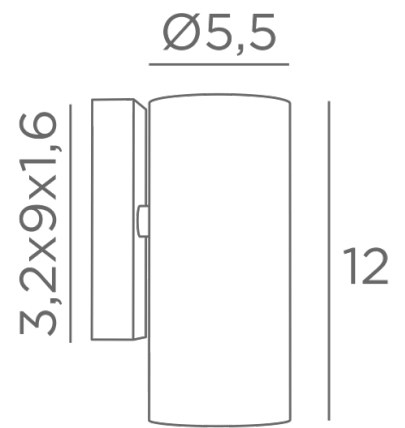

CROWN 1

CROWN 1 in brushed bronze. Metal finish code : 29

CROWN 1 is a classic wall light with a single light beam
In structured black, is she beautiful and the other finishes are remarkable
She will bring a nice "light" touch to your interior decoration
Available with two light beams, see [CROWN 2](#)

OVERALL SIZES

H12cm L5,5cm |→ 7,5cm

BASE

3,2 x 9 x 1,6cm

TECHNICAL DATA

One GU10 fitting
Without transformer
Dimmable wall light
A fixing plate for the wall box ([plan in PDF](#))

AVAILABLE METAL FINISHES AND CODES

02 - Structured black - 1649 002

28 - Light bronze - 1649 028

29 - Brushed bronze - 1649 029