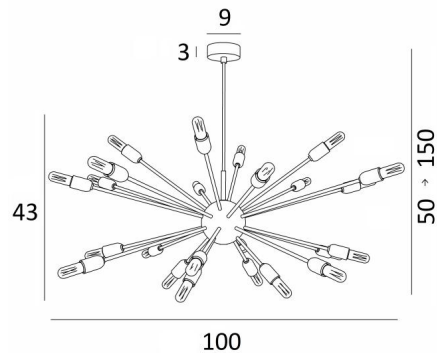

SOLAR 2

SOLAR 2 in light bronze with gold bulbs

With its bundle of decorative lamps, **SOLAR 2** is a spectacular hanging lamp that perfectly matches trendy lighting

This luminaire is made entirely of brass by craftsmen who perfectly combine all traditional and modern techniques. This high quality product is enriched with remarkable finishes

Can be placed in a hall or in the living room above a table

This suspension must be controlled by a dimmer, which allows the light intensity to be adjusted to suit any time of the day or evening

We present **SOLAR** in two different sizes

OVERALL SIZES

H50→150cm Ø100cm

BASE

Ø9 x 3cm

TECHNICAL DATA

24x E14 fittings. Fixed tubes

LED bulb Tube Clear : 3,5W dim code 6815 000 (option)

LED bulb Tube Gold : 3,5W dim code 6816 000 (option)