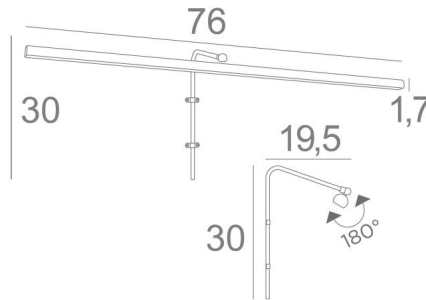

RICHELIEU 75

RICHELIEU 75 in brushed nickel. Metal finish code: 33

RICHELIEU 75 is a 76 cm long picture light

This elegant fixture combines all the qualities to highlight your picture: finesse, discretion, manageability and efficiency. This is the result of a long serie of tests and improvements and is certainly the best and most reliable picture light on the market

The reflector is equipped with a strip-LED: warm, powerful and generous light, which has a regular continuity over its entire length

This fixture is made of solid brass by experienced craftsmen and the finishes offered are more than remarkable. This picture light is available in two other lengths

The same model called **VERSAILLES 75** is offered with an exposed box that is fixed above the picture

OVERALL SIZES

H30cm L76cm |→19,5cm

TECHNICAL DATA

LED strip integrated in the reflector:

consumption 10,5W brightness 945lm colour temperature 2700°K

Driver: 24-230V 20W. Dimmable under TRIAC

The driver is supplied separately and should be placed at the back of the picture

The reflector is adjustable trough 180°

Reflector dimensions: L76cm Ø2,2cm H1,7cm