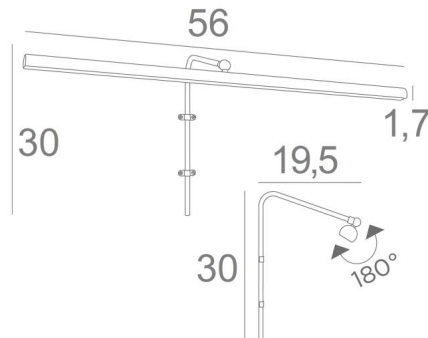

## RICHELIEU 55

RICHELIEU 55 in brushed bronze. Metal finish code: 29

**RICHELIEU 55** is a 56 cm long picture light

This elegant fixture combines all the qualities to highlight your picture: finesse, discretion, manageability and efficiency. This is the result of a long serie of tests and improvements and is certainly the best and most reliable picture light on the market. The reflector is equipped with a strip-LED : warm, powerful and generous light, which has a regular continuity over its entire length

### OVERALL SIZES

H30cm L56cm |→19,5cm

### TECHNICAL DATA

LED strip integrated in the reflector:

consumption 7,7W brightness 693lm colour temperature 2700°K

Driver: 24-230V 20W. Dimmable under TRIAC

The driver is supplied separately and should be placed at the back of the picture

The reflector is adjustable trough 180°

Reflector dimensions: L56cm Ø2,2cm H1,7cm

The tube is to be fixed on the wall or on the picture

Two attachments for fixing the tube