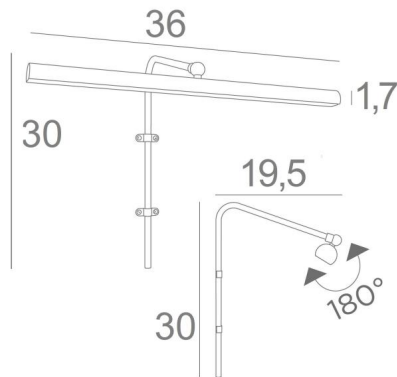

## RICHELIEU 35

RICHELIEU 35 in brushed brass. Metal finish code: 25

**RICHELIEU 35** is a 36 cm long picture light

This elegant fixture combines all the qualities to highlight your picture: finesse, discretion, manageability and efficiency. This is the result of a long serie of tests and improvements and is certainly the best and most reliable picture light on the market

### OVERALL SIZES

H30cm L36cm |→19,5cm

### TECHNICAL DATA

LED strip integrated in the reflector:

consumption 4,9W brightness 441lm colour temperature 2700°K

Driver: 24-230V 20W. Dimmable under TRIAC

The driver is supplied separately and should be placed at the back of the picture

The reflector is adjustable trough 180°

Reflector dimensions: L36cm Ø2,2cm H1,7cm

The tube is to be fixed on the wall or on the picture

Two attachments for fixing the tube