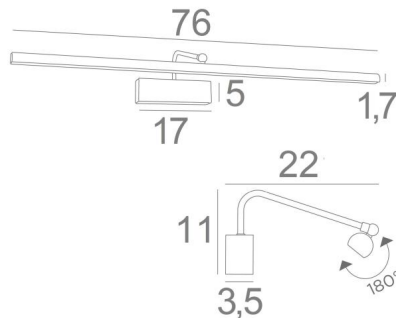

VERSAILLES 75

VERSAILLES 75 in brushed nickel. Metal finish code: 33

This elegant fixture combines all the qualities to highlight your picture: finesse, discretion, manageability and efficiency. Length of this picture light: 76cm

This fixture is made of solid brass by experienced craftsmen and the finishes offered are more than remarkable

This picture light is available in two other lengths

The same model called **RICHELIEU 75** is available without visible wall box and can be mounted directly on the back of the picture or on the wall

OVERALL SIZES

H11cm L76cm |→22cm

BASE: 17 x 5 x 3,5cm

TECHNICAL DATA

LED strip integrated in the reflector:

consumption 10,5W brightness 945lm colour temperature 2700°K

Driver: 24-230V 20W. Dimmable under TRIAC

The reflector is adjustable trough 180°

Reflector dimensions: L76cm Ø2,2cm H1,7cm

A fixing plate for the wall box ([plan in PDF](#))

AVAILABLE METAL FINISHES AND CODES

25 - Brushed brass - 1897 025

29 - Brushed bronze - 1897 029