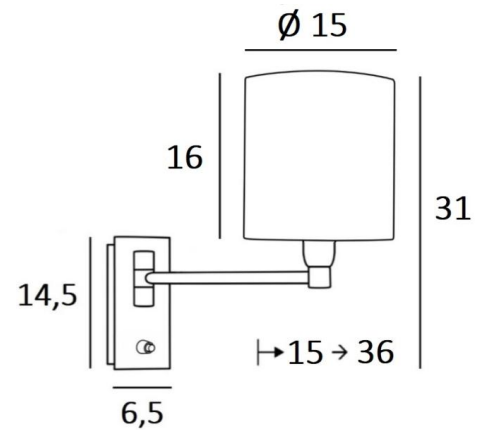

SOKARIS +SW cyl

SOKARIS is a wall light with single mobile arm and a round cylindrical lampshade

Perfect as wall light for a bedroom

For her lampshade, which will create a warm atmosphere and a beautiful luminosity, we propose you to choose between many materials and colors. This will allow you to better integrate this elegant and robuste wall light in your decoration

This model exists without switch or with a double articulated arm

OVERALL SIZES

H31cm L15cm |→15-36cm

BASE

Plate : 6,5 x 14,5cm

Box : 4,5 x 12,5 x 2cm

TECHNICAL DATA

One E14 fitting with ring

Dimmable wall light

Wall light with single arm movable through 180°

A push switch on the box

A fixing plate for the wall box ([plan in PDF](#))

AVAILABLE METAL FINISHES AND CODES

20 - Polish.brass - 1164 020

29 - Brushed bronze - 1164 029

33 - Brushed nickel - 1164 033

LAMPSHADE : SIZES & CODE

Ø15 - 15 - 16cm

Code: 1203 + fabric code

We propose more than 180 fabrics/materials/colors for lampshades