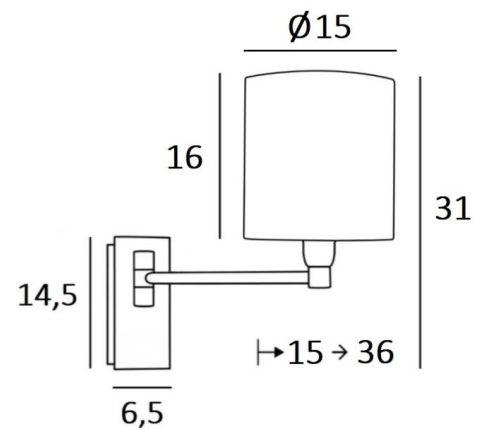

SOKARIS -SW cyl

SOKARIS is a wall light with single mobile arm and a round cylindrical lampshade

Perfect as wall light for a bedroom

For her lampshade, which will create a warm atmosphere and a beautiful luminosity, we propose you to choose between many materials and colors. This will allow you to better integrate this elegant and robuste wall light in your decoration

This model exists with a push button switch or with a double articulated arm

OVERALL SIZES

H31cm L15cm |→15-36cm

BASE

Plate : 6,5 x 14,5cm

Box : 4,5 x 12,5 x 2cm

TECHNICAL DATA

One E14 fitting with ring

Single arm movable through 180°

Dimmable wall light

Without switch

A fixing plate for the wall box ([plan in PDF](#))

AVAILABLE METAL FINISHES AND CODES

29 - Brushed bronze - 1163 029

33 - Brushed nickel - 1163 033

LAMPSHADE : SIZES & CODE

Ø15 - 15 - 16cm

Code: 1203 + fabric code

We propose more than 180 fabrics/materials/colors for lampshades