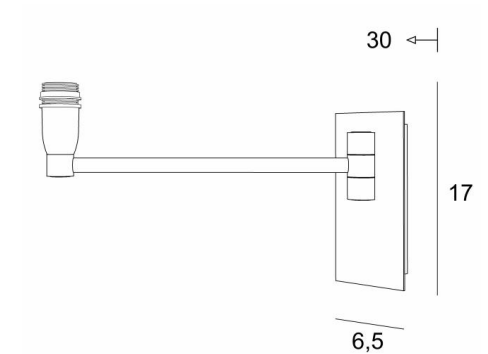

SOKARIS -SW

SOKARIS is a wall light with single mobile arm and for one lampshade

Perfect as wall light for a bedroom

For her lampshade, which will create a warm atmosphere and a beautiful luminosity, we propose you to choose between many materials and colors. This will allow you to better integrate this elegant and robuste wall light in your decoration

This model exists with a push button switch or with a double articulated arm

OVERALL SIZES

H17cm L6,5cm |→30cm

BASE

Plate : 6,5 x 14,5cm

Box : 4,5 x 12,5 x 2cm

TECHNICAL DATA

One E14 fitting with ring

Single arm movable through 180°

Dimmable wall light

Without switch

A fixing plate for the wall box ([plan in PDF](#))

AVAILABLE METAL FINISHES AND CODES

29 - Brushed bronze - 1163 029

33 - Brushed nickel - 1163 033