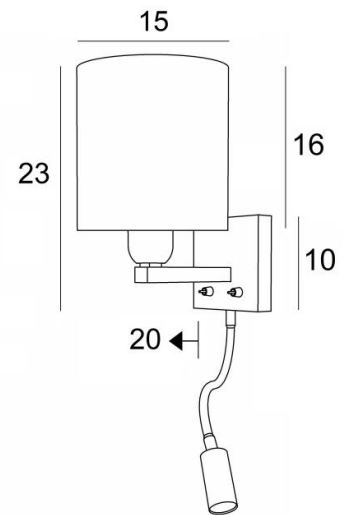

TEOS cyl

TEOS in brushed bronze with lampshade in Arrow Casamance (fabric from category 4)

TEOS cyl is a wall light with a round cylindrical lampshade and reading light to be placed near a bed
The arm has an E27 fitting with ring to fix the lampshade
The reading light consists of a flexible with LED spot that emits a warm and concentrated light
This wall light has two switches that operate the lampshade and the reading light separately, allowing you to choose between soft or reading light
For the lampshade, which will create a warm atmosphere and a beautiful brightness, we offer you a choice of many materials and colors. So you can better integrate this elegant wall light in your decoration
This high-quality fixture, traditionally made of solid brass, is enriched with beautiful finishes

OVERALL SIZES

H23cm L15cm |→20cm

BASE: # 10 x 2cm

TECHNICAL DATA

E27 fitting with ring on a fixed arm, controlled by a toggle switch

LED-spotlight on a 30cm flex, controlled by a toggle switch

The spotlight can be directed to all directions. Dimensions: L5cm Ø2,5cm

Integrated LED: 1W 119lm 2700°K 30° beam angle

Driver: 14-230V 50-60HZ 350mA

A fixing plate for the wall box ([plan in PDF](#))

AVAILABLE METAL FINISHES AND CODES

02 - Structured black - 1375 002

28 - Light bronze - 1375 028

29 - Brushed bronze - 1375 029

33 - Brushed nickel - 1375 033

LAMPSHADE : SIZES & CODE

Ø15 - 15 - 16cm

Code: 1204 + fabric code

We propose more than 180 fabrics/materials/colors for lampshades

LIGHTING COLLECTION