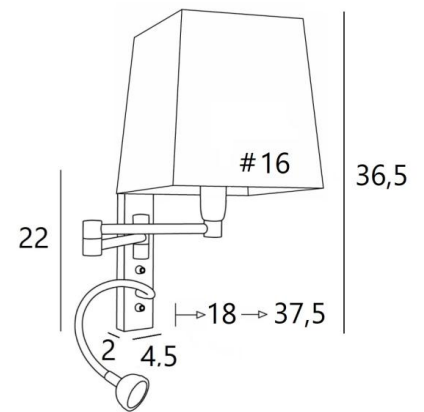

AHMES #

AHMES in brushed bronze with lampshade in Parma Réglisse (fabric from category 4)

AHMES # is a wall light with a square lampshade and reading light to be placed near a bed
The double articulated arm has an E14 fitting with a ring to fix a lampshade
The reading light consists of a flexible with a LED spotlight that emits a warm and concentrated light
This wall light is equipped with two switches that control the lampshade and the reading light separately, allowing you to choose between soft- or reading light
For the lampshade, which will create a warm atmosphere and a beautiful brightness, we offer you a choice of many shapes and colours. So you can better integrate this elegant and robust wall light in your decoration. This high-quality fixture, traditionally made, is enriched with beautiful finishes

OVERALL SIZES

H36,5cm L16cm |→18→37,5cm

BASE : 4,5 x 22 x 2cm

TECHNICAL DATA

E14 fitting with ring on a double articulated arm, controlled by a toggle switch

LED-spotlight on a 30cm flex (can be directed to all directions), controlled by a toggle switch

Spotlight dimensions: Ø4cm H2,4cm

LED: 1W 119lm 2700°K **Driver:** 14-230V 50-60HZ 350mA

A fixing plate for the wall box ([plan in PDF](#))

AVAILABLE METAL FINISHES AND CODES

25 - Brushed brass - 1117 025

29 - Brushed bronze - 1117 029

33 - Brushed nickel - 1117 033

LAMPSHADE : SIZES & CODE

#13 - 16 - 17cm

Code: 1307 + fabric code

We propose more than 180 fabrics/materials/colors for lampshades

LIGHTING COLLECTION