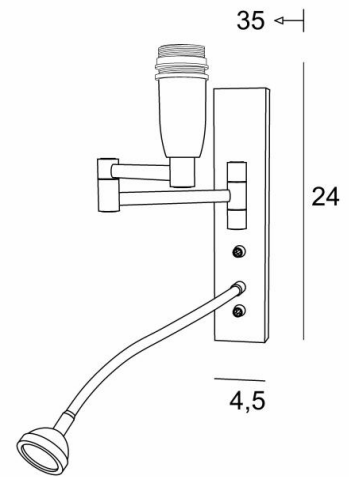

AHMES

AHMES in brushed bronze without lampshade

AHMES is a wall light with a lampshade and reading light to be placed near a bed

The double articulated arm has an E14 fitting with a ring to fix a lampshade

The reading light consists of a flexible with a LED spotlight that emits a warm and concentrated light

This wall light is equipped with two switches that control the lampshade and the reading light separately, allowing you to choose between soft- or reading light

This high-quality fixture, traditionally made of solid brass, is enriched with beautiful finishes

OVERALL SIZES

H24cm L4,5cm |→35cm

BASE

4,5 x 22 x 2cm

TECHNICAL DATA

E14 fitting with ring on a double articulated arm, controlled by a toggle switch

LED-spotlight on a 30cm flex, controlled by a toggle switch

The spotlight can be directed to all directions

Spotlight dimensions: Ø4cm H2,4cm

Integrated LED: 1W 119lm 2700°K

Driver: 14-230V 50-60HZ 350mA

A fixing plate for the wall box ([plan in PDF](#))