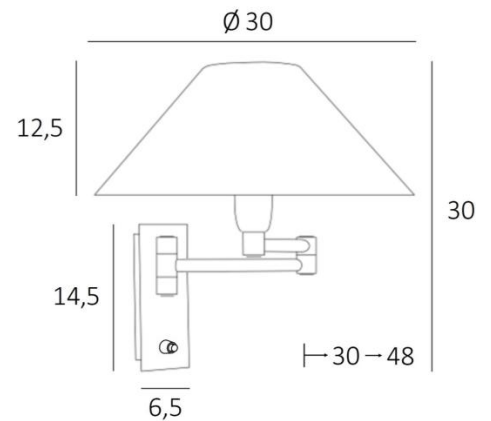

AHMOSIS +SW o

AHMOSIS +SW in brushed bronze with lampshade in Tilia Gravière (fabric from category 5)

With its double articulated arm, which allows the light dimmed by the lampshade to be brought closer together, **AHMOSIS** is certainly the most functional wall light to be installed in a bedroom next to a bed. For its round conical lampshade, which will create a warm atmosphere and a beautiful luminosity, we offer you a choice of many materials and colors. This will allow you to better integrate this elegant and sturdy wall light in your decoration.

This model exists without switch, see [AHMOSIS -SW o](#)

OVERALL SIZES

H30cm L30cm |→30-48cm

BASE

Plate : 6,5 x 14,5cm Box : 4,5 x 12,5 x 2cm

TECHNICAL DATA

One E14 fitting with ring

Double arm, 180° adjustable

LAMP SHADE : SIZES & CODE

Ø9 - 30 - 16cm

Code: 1104 + fabric code

We propose more than 180 fabrics/materials/colors for lampshades